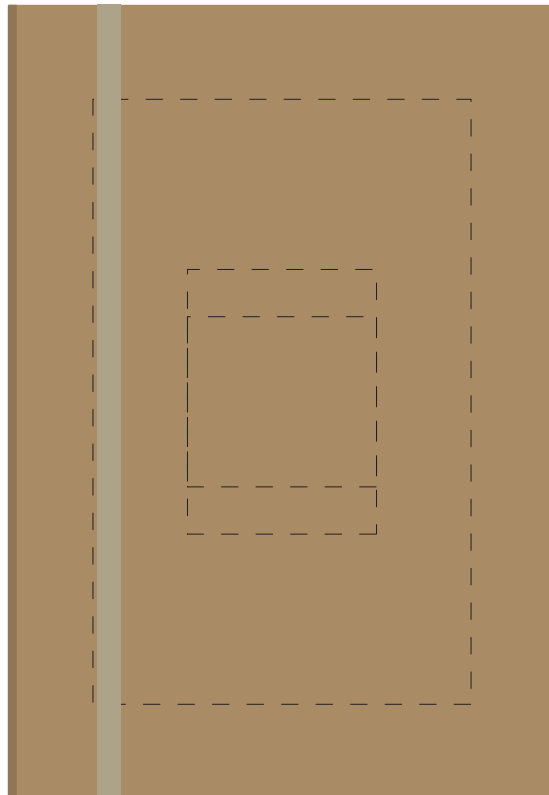

# JOB NO. XXXXXX

## T946 - Essentials Notepad

<b>Product Colour/s</b> Natural	<b>Product Size</b> 145mm W x 210mm H x 25mm D (Fold)	<b>Actual Print Size</b> (Please specify actual print size here)
<b>Print colour/s</b> (Please specify print colour/s here)	<b>Print Method</b> <input type="checkbox"/> Pad Print 50mm W x 45mm H (3 COLOURS ONLY) <input type="checkbox"/> Screen Print: 100mm W x 160mm H (2 COLOURS ONLY) <input type="checkbox"/> Direct Digital Print: 50mm W x 70mm H <input type="checkbox"/> Digital Direct Print: 100mm W x 160mm H	

### ARTWORK (50% approx.)

NEW/REPEAT ORDER/REDO/BACK ORDER